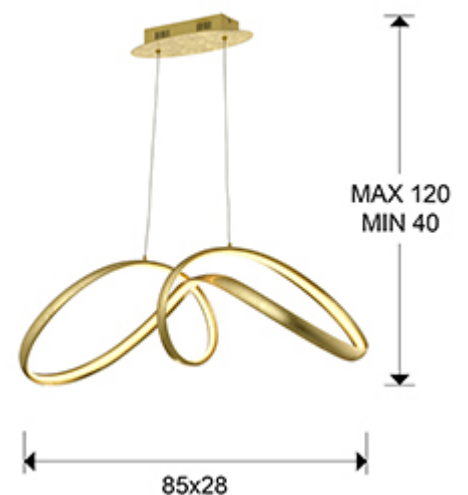

## Lia 328326

Pendants

Recommended product

Lamp made of steel and aluminium. GOLD LEAF finish. Opal silicone diffuser. Adjustable height. LED lighting 32 W. 1800 lm. 3000 K.

· This lamp is supplied with GRAVITY TOGGLES, to improve ceiling fixing.

### GENERAL INFORMATION

Catalogue: i42 Iluminación  
Page: 101  
EAN Code: 8435435329150  
Type: Pendants  
Collection: Lia

### SIZES

Sizes: ↔ 85.0 ↓ 25.0 ↗ 28.0 cm  
Height when installed: 40.0/ max. 120.0 cm  
Weight: 2.0 Kg

### SIZES WITH PACKAGING

Weight: 3.6 Kg  
Volume: 0.0970m<sup>3</sup>  
Sizes: ↔ 92.0 ↓ 32.0 ↗ 33.0 cm

---